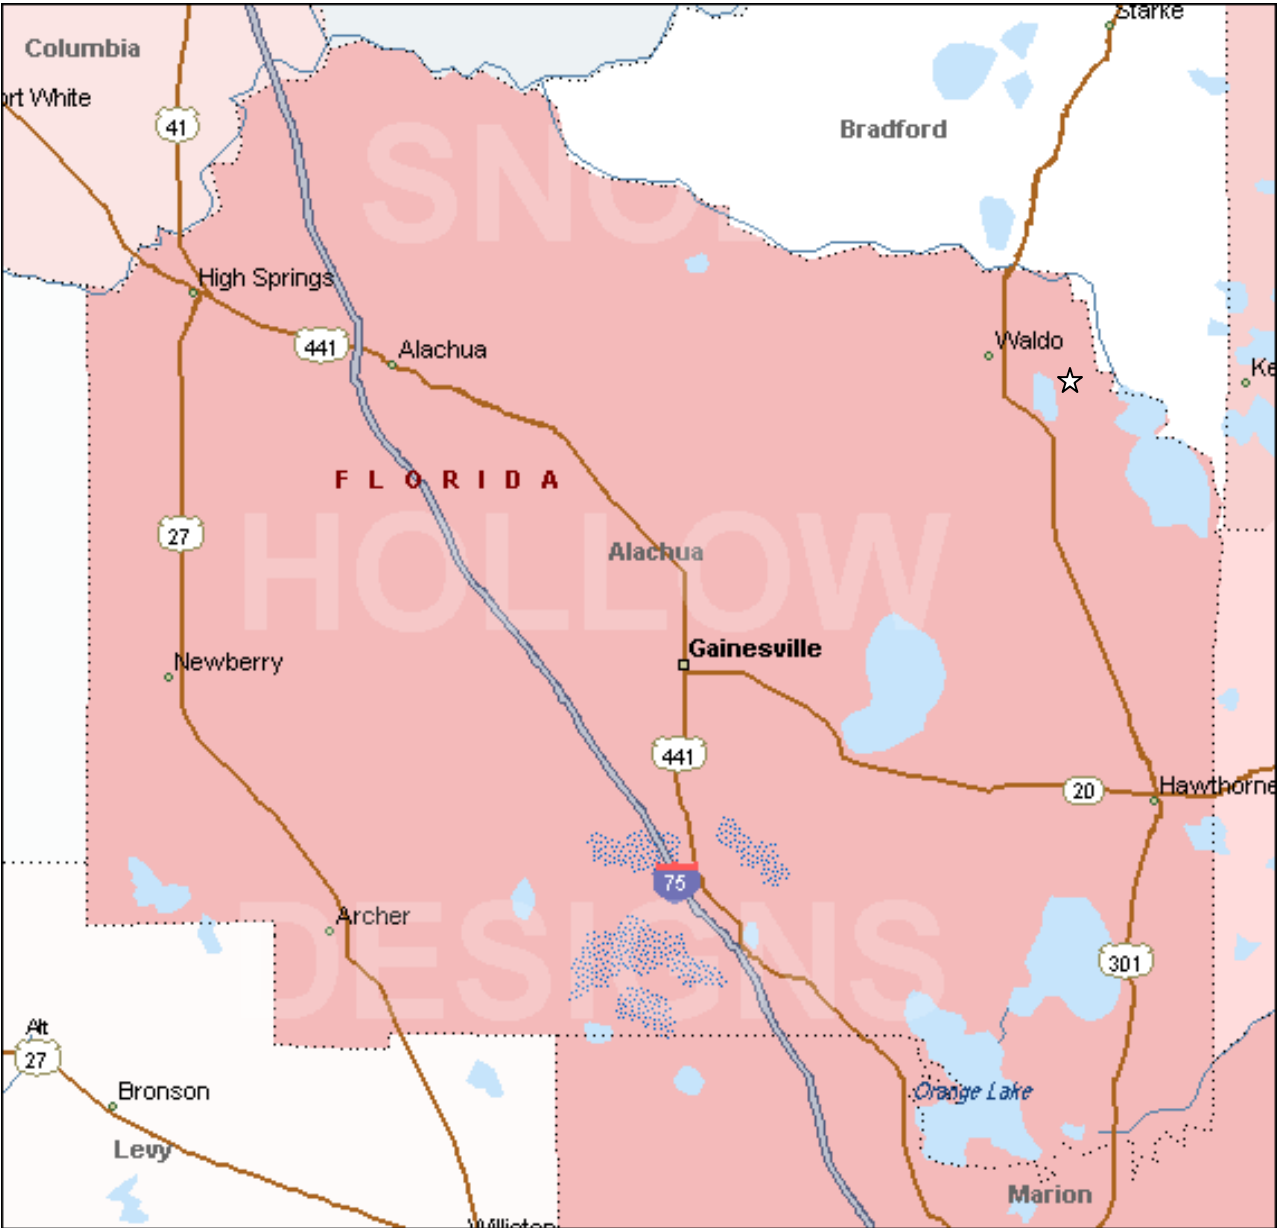

Lake Alto Tract – County Location Map
280 Acres

☆ = Property